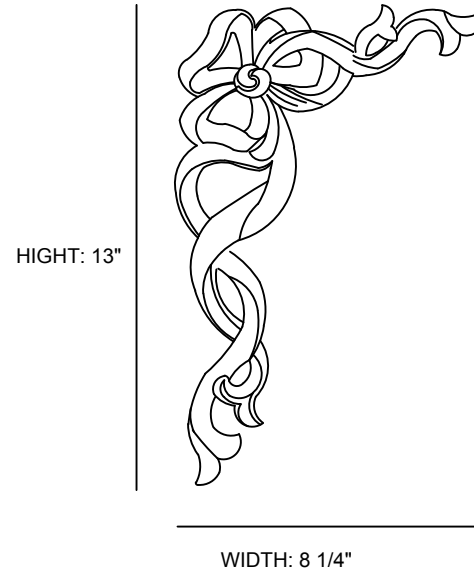

AUTODESK

AUTODESK

AUTODESK

ITEM NUMBER: ONL08X13X01VE-L
8 1/4"W x 13"H x 7/8"P Versailles Medium Ribbon with Bow Onlay, Left
21W X 33H X 2.3P CM

P: 866.607.0453 / F: 866.591.3143
2300W. Main St. / Clarksville , TX 75426
sales@ekenamillwork.com /www.ekenamillwork.com